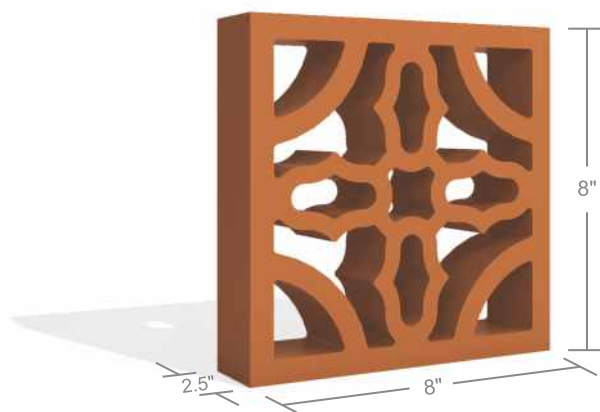

Technical Specification

PACKING

SIZE	MATERIAL	PACKING Per BOX	WEIGHT Per Pcs.
8" x 8" x 2.5"	Red Clay	4 Pcs.	2.6 kg (Approx)