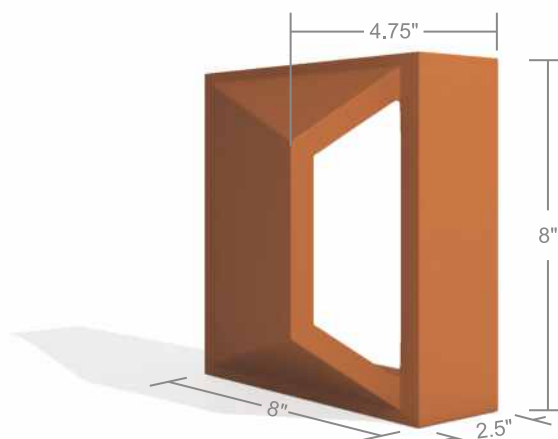

Technical Specification

PACKING

SIZE	MATERIAL	PACKING Per BOX	WEIGHT Per Pcs.
8" x 8" x 2.5"	Red Clay	4 Pcs.	2.6 kg (Approx)