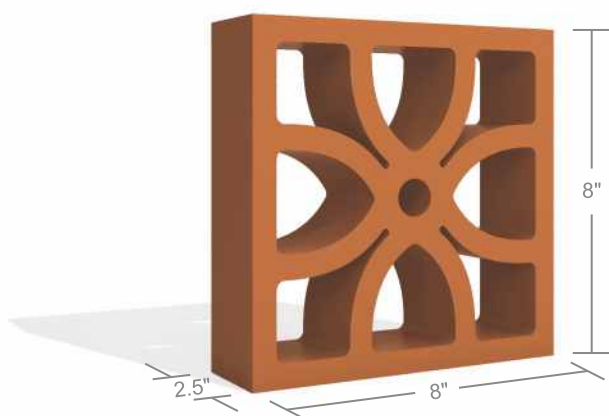

Technical Specification

PACKING

SIZE	MATERIAL	PACKING Per BOX	WEIGHT Per Pcs.
8" x 8" x 2.5"	Red Clay	4 Pcs.	2.6 kg (Approx)