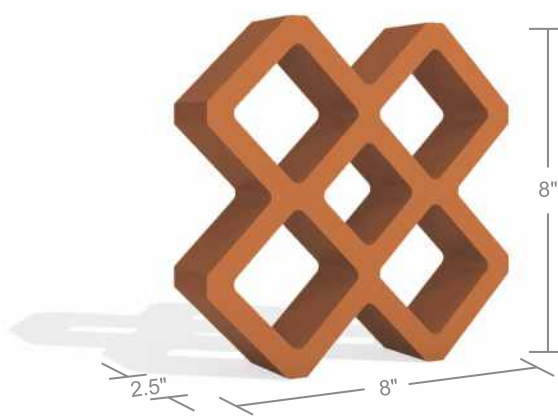

Technical Specification

PACKING

SIZE	MATERIAL	PACKING Per BOX	WEIGHT Per Pcs.
8" x 8" x 2.5"	Red Clay	4 Pcs.	2.6 kg (Approx)