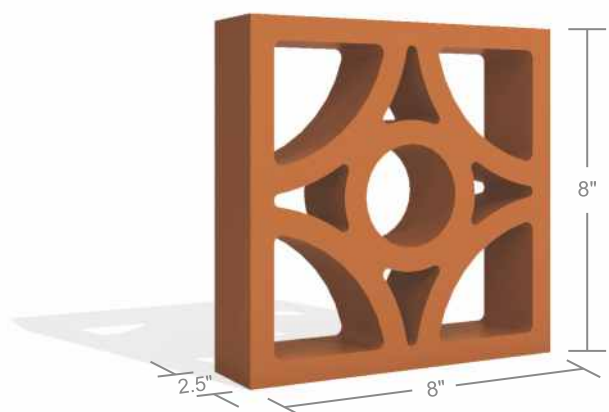

Technical Specification

PACKING

SIZE	MATERIAL	PACKING Per BOX	WEIGHT Per Pcs.
8" x 8" x 2.5"	Red Clay	4 Pcs.	2.6 kg (Approx)