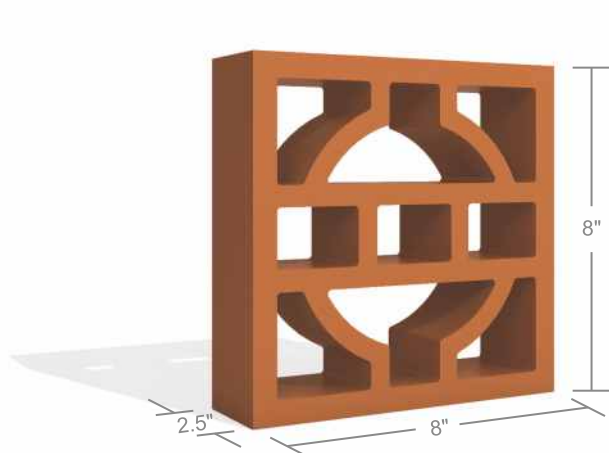

Technical Specification

PACKING

SIZE	MATERIAL	PACKING Per BOX	WEIGHT Per Pcs.
8" x 8" x 2.5"	Red Clay	4 Pcs.	2.6 kg (Approx)